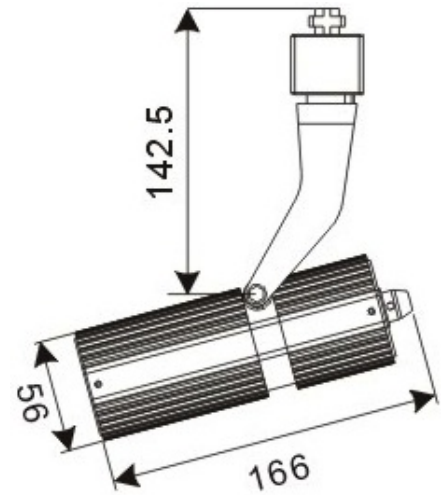

LED Track Lighting – LR-T00112

Model No.	LR-T00112
LED Type	CREE XRE
LED Q'TY.	6
Beam Angle	15°
Minimum luminous flux(lm)	540
Voltage	120-240V
LED Watt	6W
Environmental Temperature	- 20°C-60°C
Environmental Humidity	0%-95%
Safety Class	I
Safety Type	IP20
Material	Aluminium
Driver	Included